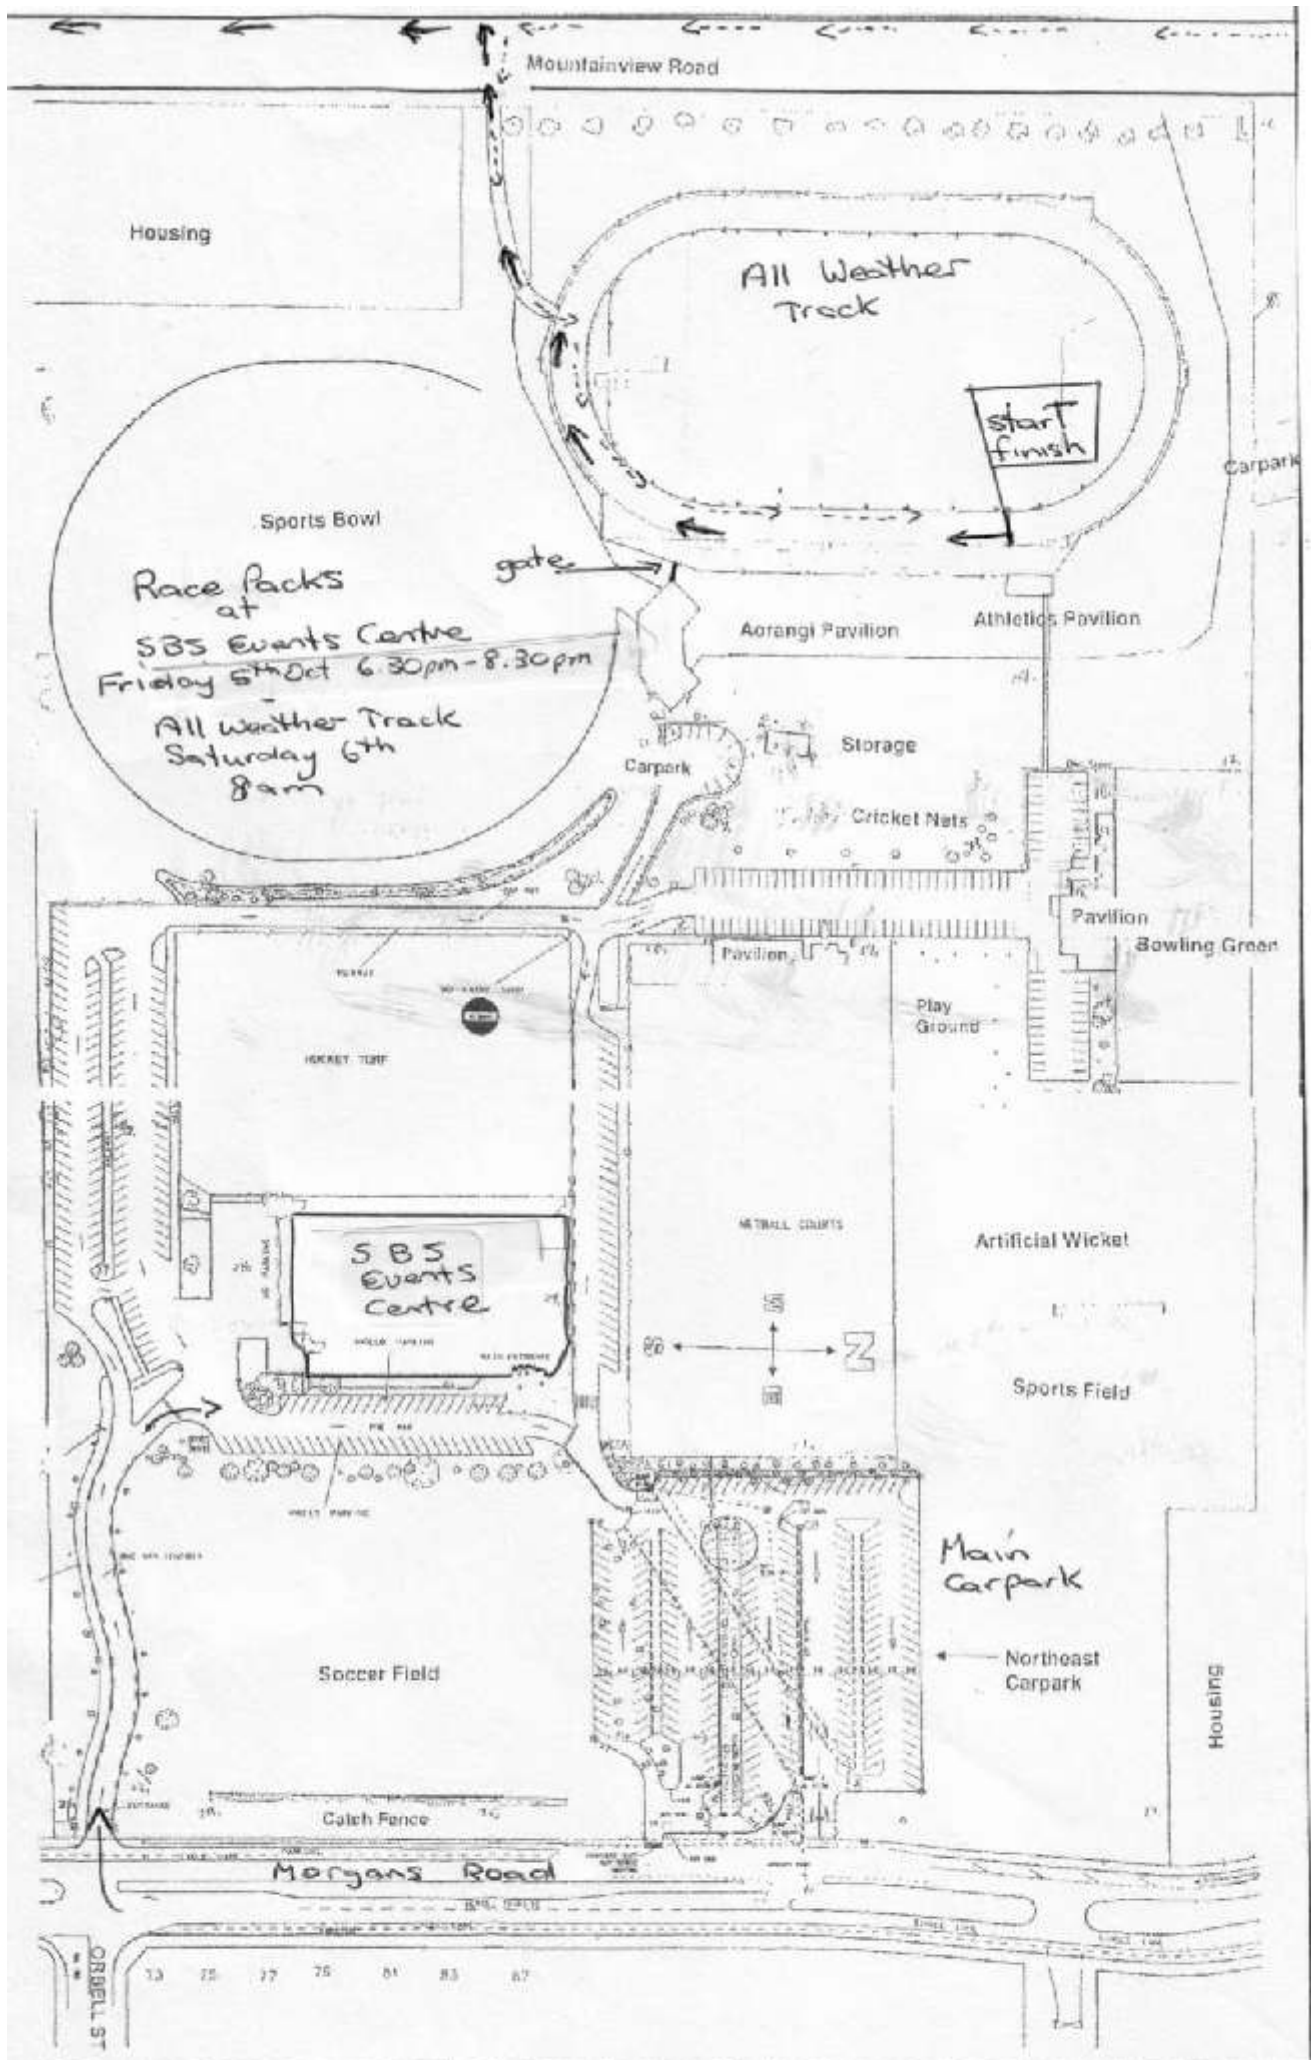

Race Packs at
SBS Events Centre
Friday 5th Oct 6.30pm-8.30pm
All Weather Track
Saturday 6th 8am

SBS Events Centre

Main Carpark

Morgans Road

ORPHEUS ST

1.0 7.5 17 7.5 51 8.5 6.7