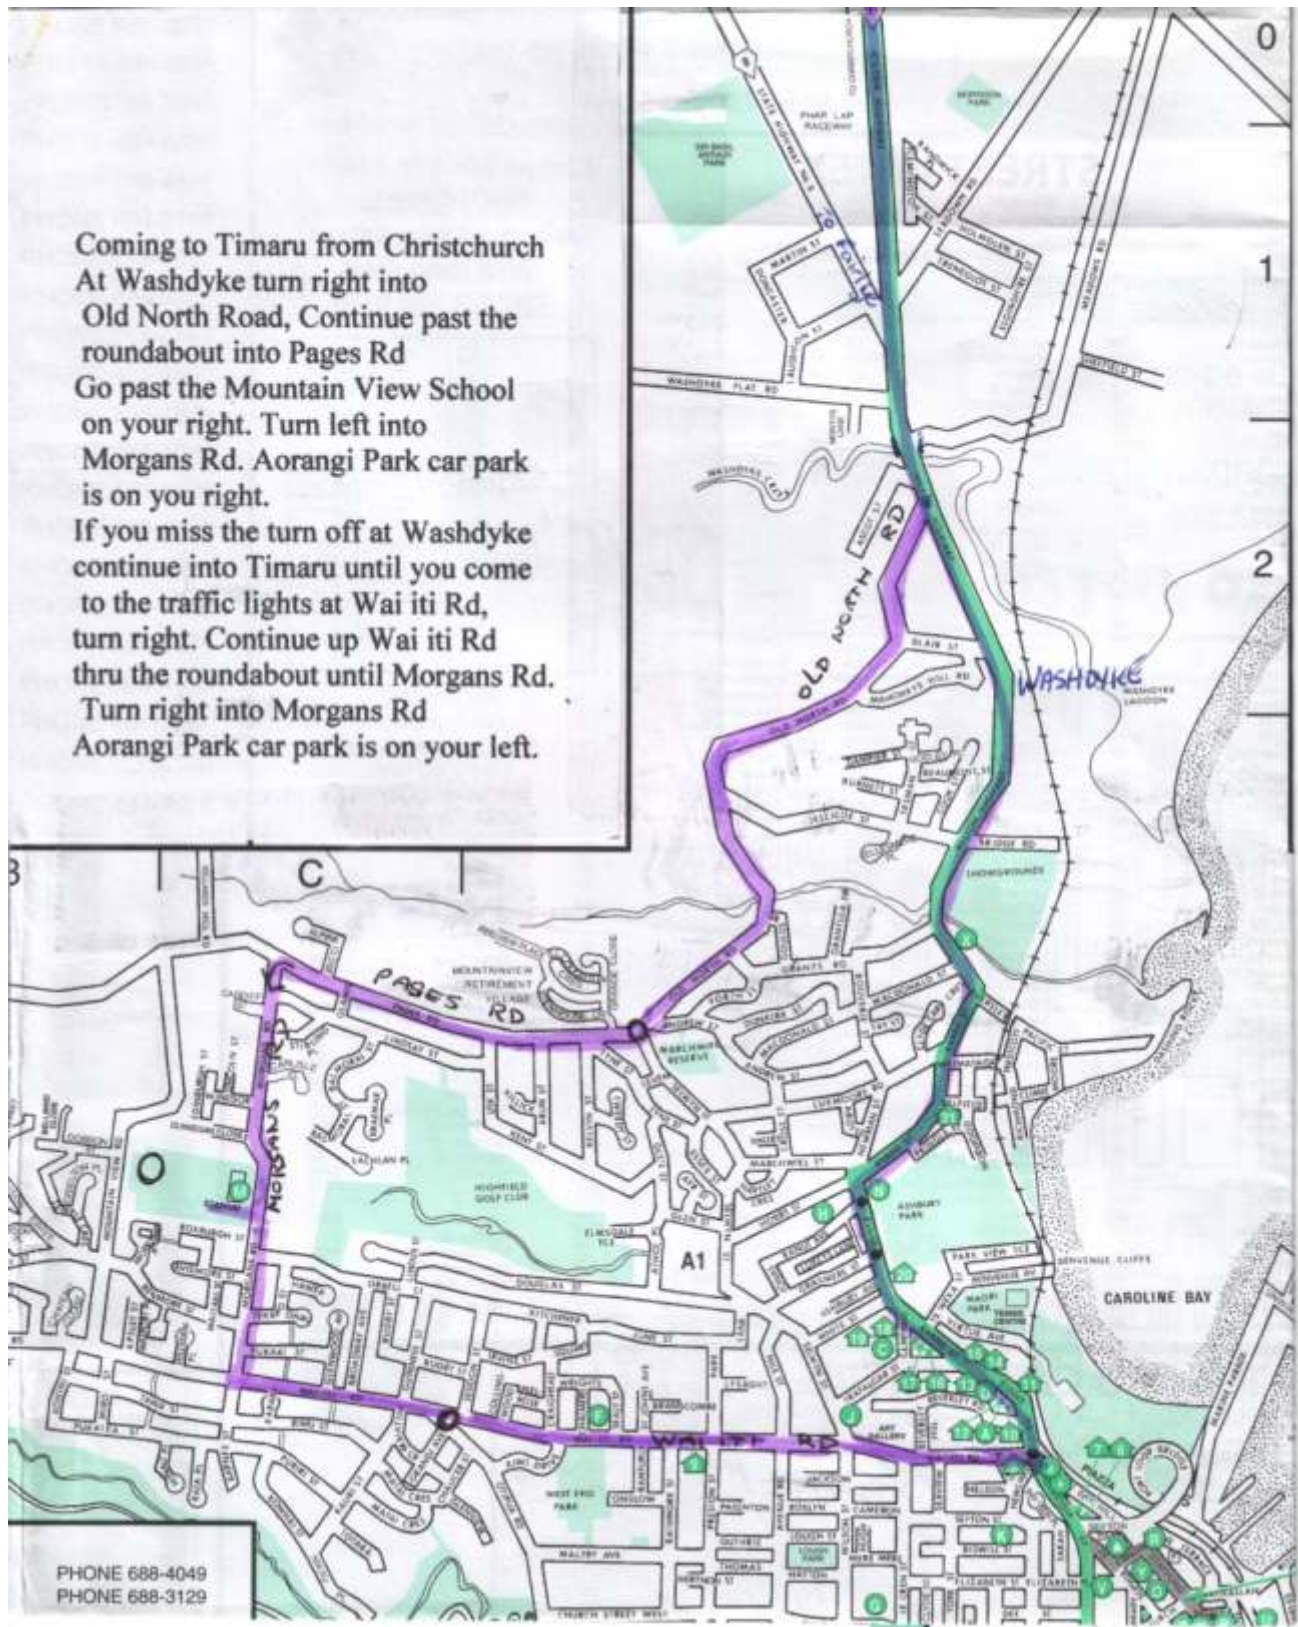

Coming to Timaru from Christchurch
 At Washdyke turn right into
 Old North Road, Continue past the
 roundabout into Pages Rd
 Go past the Mountain View School
 on your right. Turn left into
 Morgans Rd. Aorangi Park car park
 is on you right.

If you miss the turn off at Washdyke
 continue into Timaru until you come
 to the traffic lights at Wai iti Rd,
 turn right. Continue up Wai iti Rd
 thru the roundabout until Morgans Rd.
 Turn right into Morgans Rd
 Aorangi Park car park is on your left.